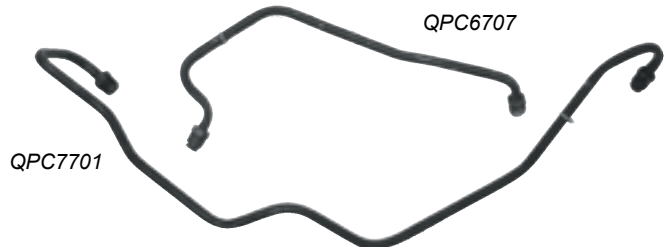

Fuel Pump to Carburetor Lines

Part No.	Year	Description	O.M.	Stainless
QPC5002	50	320 ci, 1 BBL	25.00	35.00
QPC6402	64-65	Dual Carter AFB 4's, 2 Lines w/ Block	30.00	40.00
QPC6506	65-66	425 ci 2x4 BBL Carb to Filter	30.00	40.00
QPC6507	65-66	425 ci 2x4 BBL 2nd Fuel line	30.00	40.00
QPC6707	67	V-8, 4 BBL	18.00	25.00
APC6701	67-68	400 w/ 4 BBL	18.00	25.00
APC6805	68-72	350 w/ 4 BBL	18.00	25.00
APC6902	69	350 w/ 2 BBL	18.00	25.00
APC6904	69-72	400 or 455, Except Stage 1	18.00	25.00
APC6905	69-72	400 or 455, Stage 1	18.00	25.00
APC7001	70-72	350 w/ 2 BBL	18.00	25.00
QPC7201	71	455, 4 BBL, Riviera	18.00	25.00
QPC7301	73	Riviera P/C 455 ci 4 BBL	18.00	25.00
QPC7701	77	LeSabre, V-8	18.00	25.00
FPC7802	78	301 w/ Quadrajete	18.00	25.00

Problems or Questions? Give Us A Call!

We have a favorite saying here at The Right Stuff Detailing: "No Problems, Just Solutions". If you have a technical question or problem, before the sale or after, simply give us a call. Have a question about how a particular line runs? Drop us a line and we can email a photo the same day. If it's in our catalog, it's in stock and we know about it. We're always just a free call away. Quite simply, we have the best tech support in our field.

Toll Free Tech Support
(800) 405-2000

Rear Wheel Cylinders

Part No.	Year	Description	Cost
WC125	50-70	Left Rear	19.00
WC126	50-70	Right Rear	19.00
WC58	71-75	All Cars	24.00
WC127	76	All Cars	19.00
WC58	77-84	11 x 2 Brakes	24.00
WC128	85-86	11 x 2 Brakes	19.00

FULL SIZE BUICK

ST on the best

Ordering & Tech Support: 800.405.2000
Ph: 614.523.3410 Fax: 614.523.3659