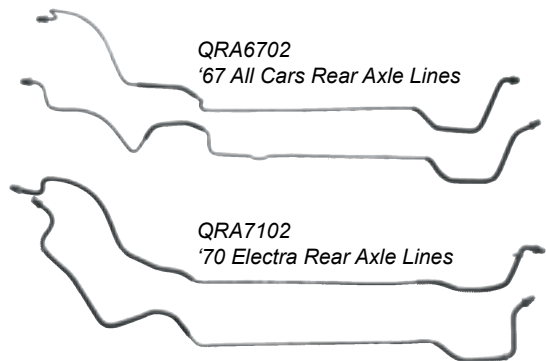

QRA6702
'67 All Cars Rear Axle Lines

QRA7102
'70 Electra Rear Axle Lines

Front Flex Hoses

Part No.	Year	Description	OM	Braided Stainless
FH02	67-68	Front Disc	17.00	25.00
FH21	69-70	Front Disc	17.00	25.00
FH08	71-73	Front Disc	17.00	-
FH161	74-76	Front Disc	24.00	-
FH170	77-78	Front Disc	22.00	-
FH171	79-85	Front Disc	22.00	-